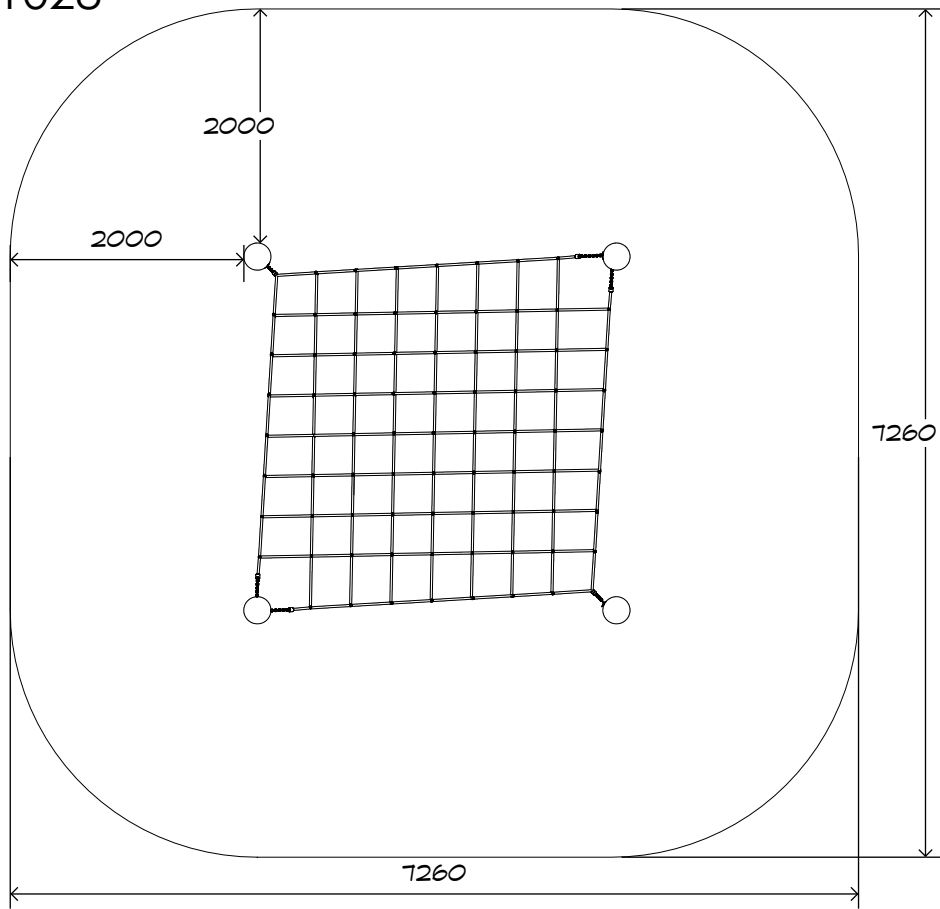

Product Sheet
Saddle Net
CN-1028

CRITICAL
FALL HEIGHT
2.2m

TOTAL
HEIGHT
2.45m

RECOMMENDED
SURFACING
48m²

RECOMMENDED
AGE
3+

RECOMMENDED
USERS
1-6

NZS 5828:2015

Product Sheet
Saddle Net
 CN-1028

SURFACING:
 RECOMMENDED: 48 m²