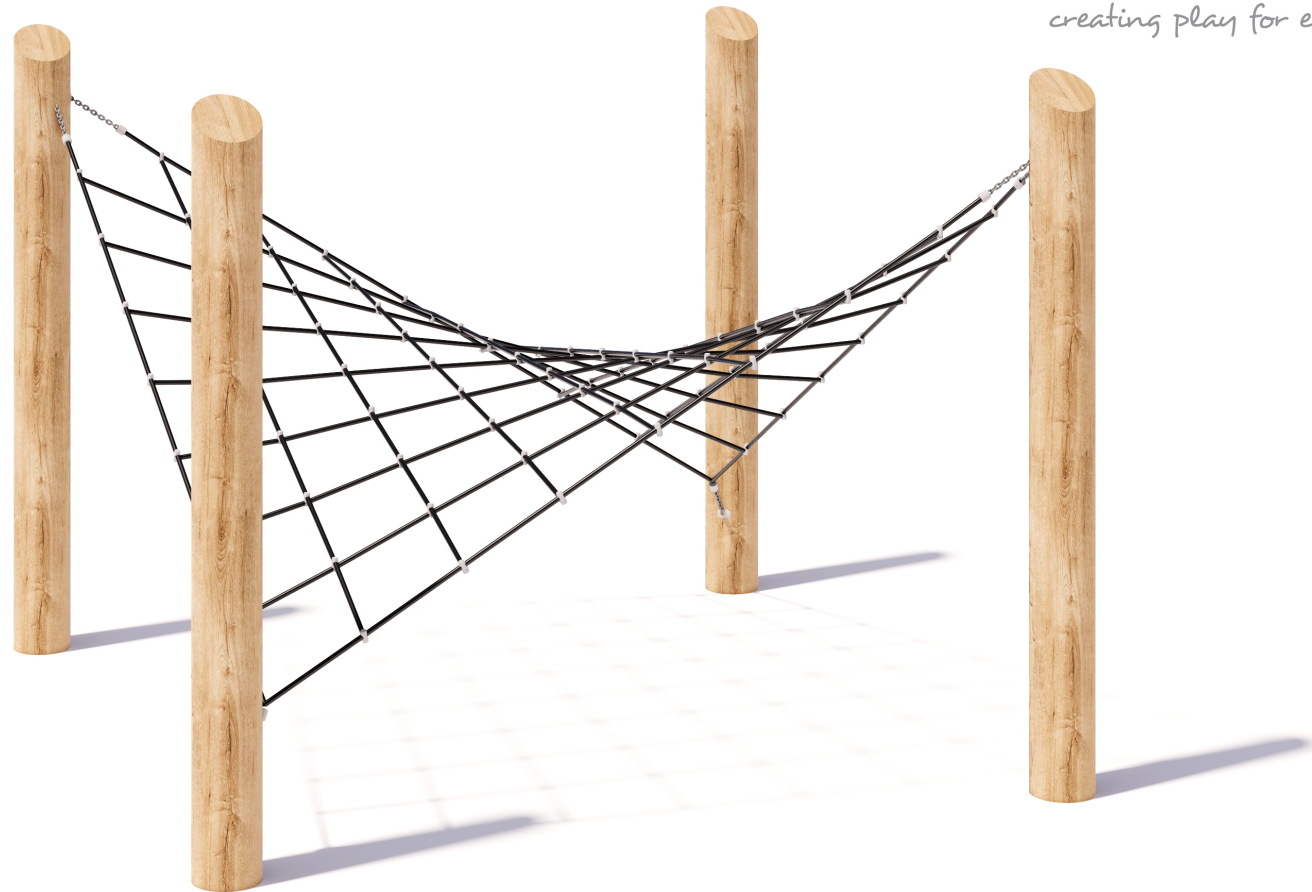

Product Sheet
Saddle Net
CN-1028

CRITICAL
FALL HEIGHT
2.2m

TOTAL
HEIGHT
2.45m

RECOMMENDED
SURFACING
48m²

RECOMMENDED
AGE
3+

RECOMMENDED
USERS
1-6

NZS 5828:2015

Product Sheet
Saddle Net
 CN-1028