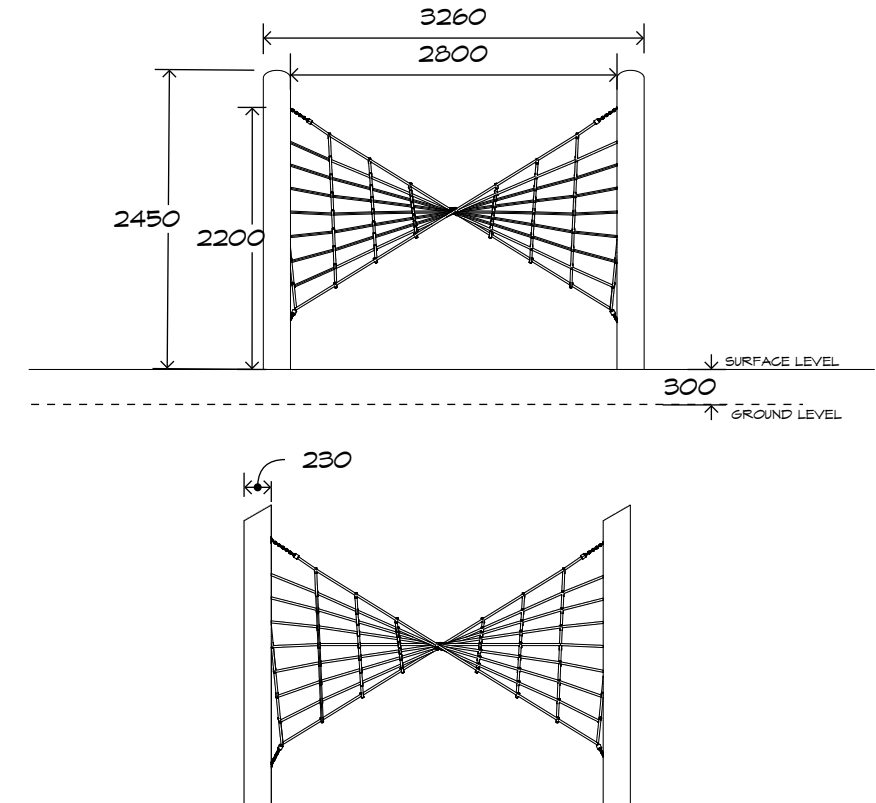

Product Sheet
Saddle Net
CN-1028

CRITICAL
FALL HEIGHT
2.2m

TOTAL
HEIGHT
2.45m

RECOMMENDED
SURFACING
48m²

RECOMMENDED
AGE
3+

RECOMMENDED
USERS
1-6

NZS 5828:2015

Product Sheet
Saddle Net
 CN-1028

SURFACING:
 RECOMMENDED: 48 m²